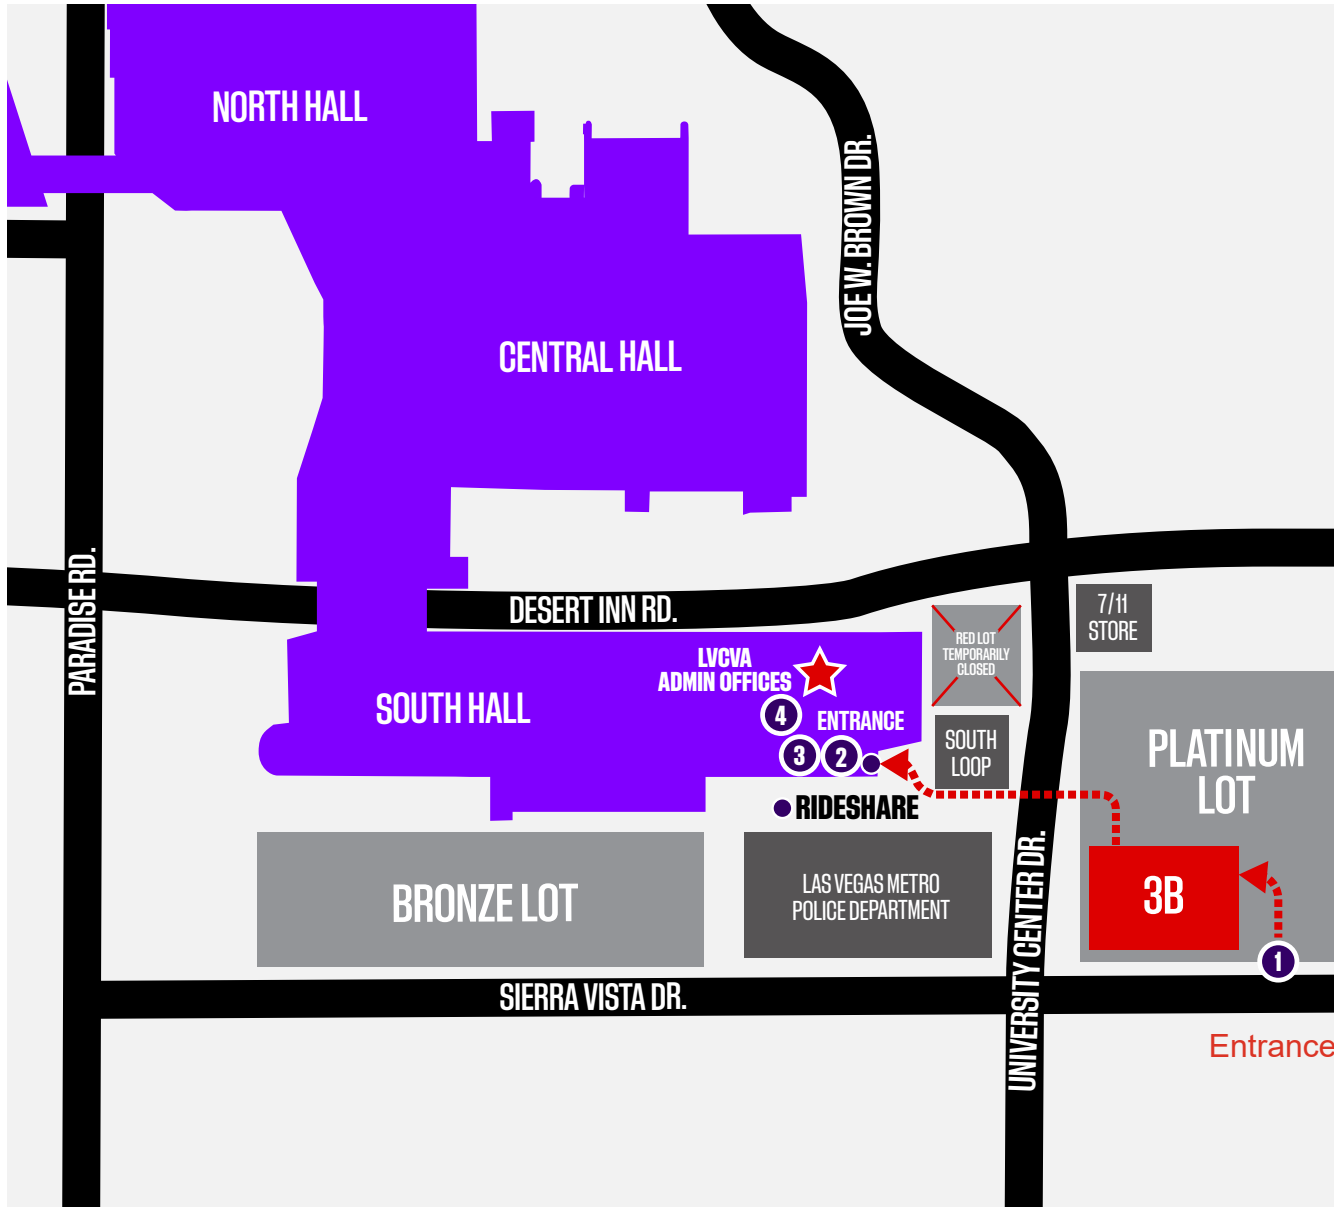

ADMIN OFFICES (SOUTH HALL)

40 University Center Dr. 89169
702-892-0711

The entrance to Platinum Lot is off of Sierra Vista Dr., just east of the Western Village shopping center

- Cross University Center Dr., then walk past the South Loop to the entrance.
- Take the escalator, elevator or stairs to the 2nd floor.
- The Board Room is located to the left of the Admin Offices